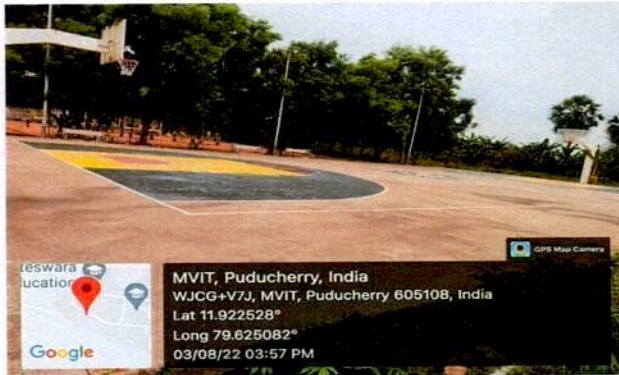

**OUTDOOR GAMES**

**BASKET BALL GROUND**

**FOOTBALL GROUND**

**Dr. KAGNE. R.N**  
 DEAN  
 SRI MANAKULA VINAYAGAR  
 MEDICAL COLLEGE & HOSPITAL  
 KALITHEERTHALKUPPAM,  
 PUDUCHERRY-605107.

### CRICKET GROUND