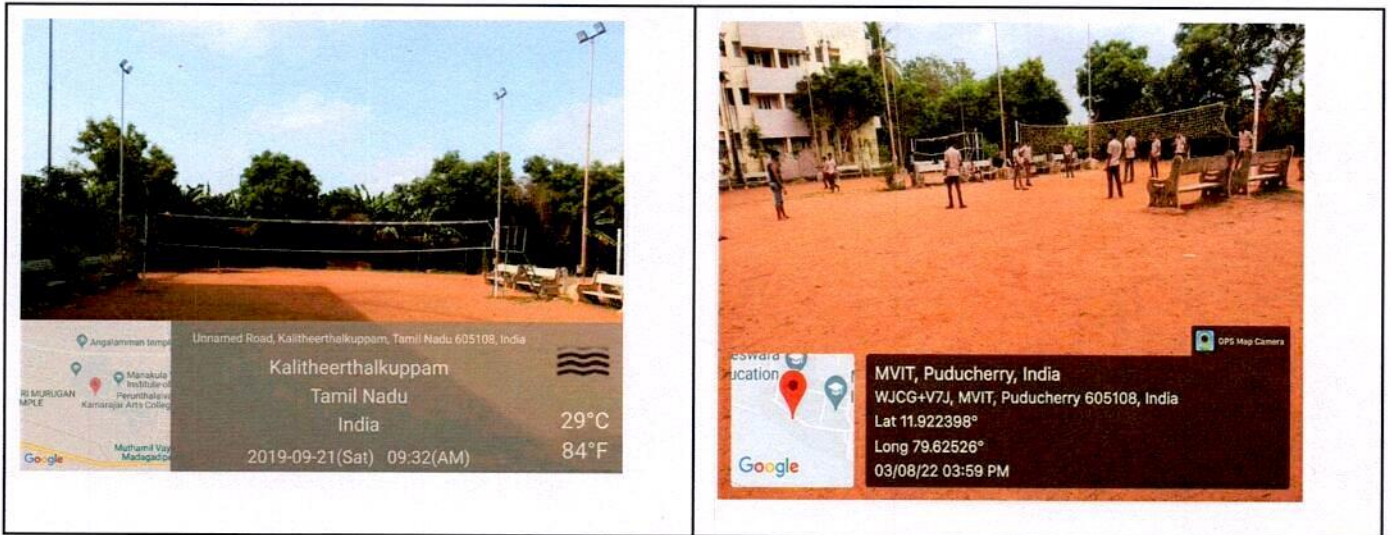

VOLLEYBALL COURT

Dr. KAGNE. R.N
DEAN
SRI MANAKULA VINAYAGAR
MEDICAL COLLEGE & HOSPITAL
KALITHEERTHALKUPPAM,
PUDUCHERRY-605107