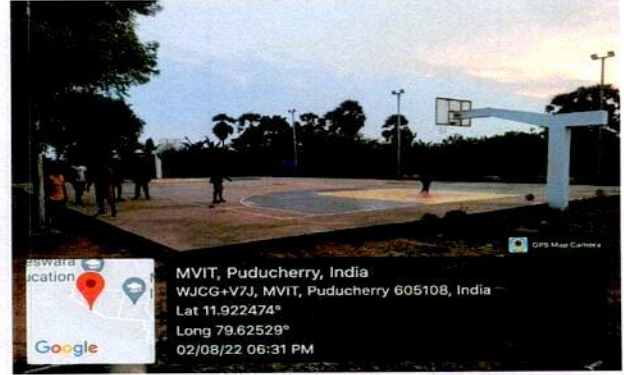

**OUTDOOR GAMES**

**BASKET BALL GROUND**

**FOOTBALL GROUND**

**Dr. KAGNE. R.N**  
 DEAN  
 SRI MANAKULA VINAYAGAR  
 MEDICAL COLLEGE & HOSPITAL  
 KALITHEERTHALKUPPAM,  
 PUDUCHERRY-605107.

### CRICKET GROUND