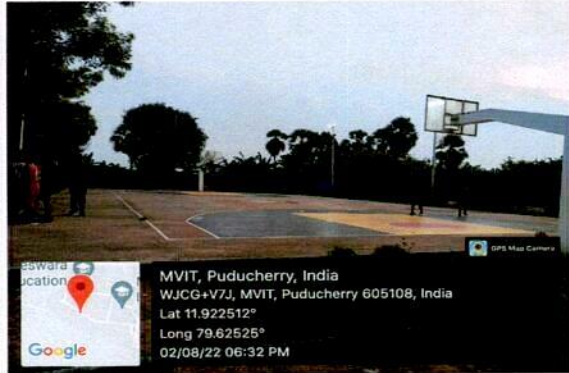

**OUTDOOR GAMES**

**BASKET BALL GROUND**

**FOOTBALL GROUND**

**Dr. KAGNE. R.N**  
 DEAN  
 SRI MANAKULA VINAYAGAR  
 MEDICAL COLLEGE & HOSPITAL  
 KALITHEERTHALKUPPAM,  
 PUDUCHERRY-605107.

### CRICKET GROUND