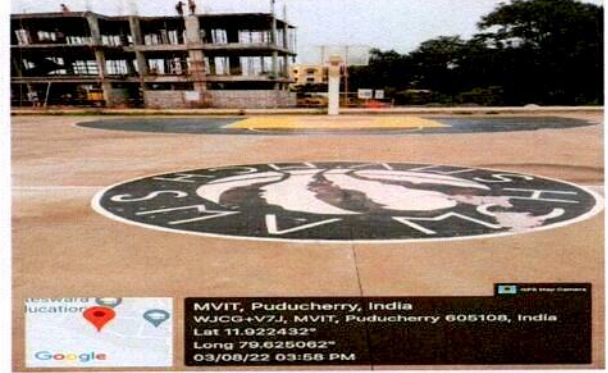

**OUTDOOR GAMES**

**BASKET BALL GROUND**

**FOOTBALL GROUND**

**Dr. KAGNE. R.N**  
 DEAN  
 SRI MANAKULA VINAYAGAR  
 MEDICAL COLLEGE & HOSPITAL  
 KALITHEERTHALKUPPAM,  
 PUDUCHERRY-605107.

### CRICKET GROUND